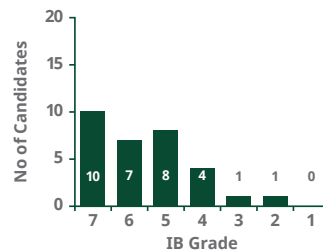

Current ASB Scale

Due to the diverse international character of our students, ASB does not rank its students nor calculate a grade point average. No grades are weighted. Beginning in the 2017-2018 school year, grades are reported on a 1-7 scale.

ASB	7	6	5	4	3	2-1
	A+	A	B	C	D	F

A passing grade is 3 or above.

Class of 2019 IB Diploma Subject Distribution Graphs

Studies in Language & Literature

Mathematics

Sciences

Individuals & Societies

Language Acquisition

Arts

Standardized Test Scores Mid 50% Scores 2017-2019

	2017	2018	2019
SAT Reading	550-675	660-720	540-670
SAT Math	560-760	650-760	550-770
ACT English	25-35	30-35	29-35
ACT Math	26-34	26-33	31-33
ACT Reading	23-33	27-34	23-33
ACT Science	26-33	26-33	29-34
ACT Composite	25-33	27-32	28-33