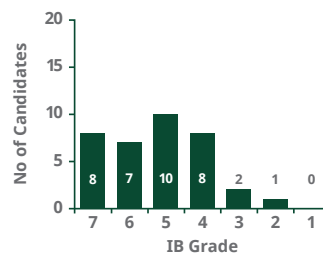

Current ASB Scale

Due to the diverse international character of our students, ASB does not rank its students nor calculate a grade point average. No grades are weighted. Beginning in the 2017-2018 school year, grades are reported on a 1-7 scale.

ASB	7	6	5	4	3	2-1
	A+	A	B	C	D	F

A passing grade is 3 or above.

Class of 2019 IB Diploma Subject Distribution Graphs

Studies in Language & Literature

Mathematics

Sciences

Individuals & Societies

Language Acquisition