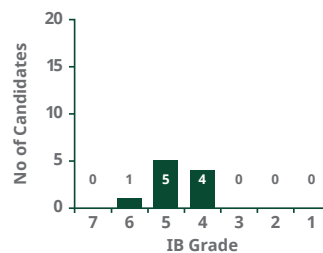

Arts

Standardized Test Scores Mid 50% Scores 2017-2019

	2017	2018	2019
SAT Reading	550-675	660-720	540-670
SAT Math	560-760	650-760	550-770
ACT English	25-35	30-35	29-35
ACT Math	26-34	26-33	31-33
ACT Reading	23-33	27-34	23-33
ACT Science	26-33	26-33	29-34
ACT Composite	25-33	27-32	28-33

(Includes non-native English speakers)

IB Code 1078 | CEEB Code 671145 | UCAS 45645

American School of Bombay

SF-2 G Block, Bandra-Kurla Complex Rd,
Bandra (E), Mumbai, 400098
T: +91 22 6772 7272 | W: www.asbindia.org

Head of School - Craig Johnson

Principal - Justin Wild

IB Coordinator - Tamara Pfantz

Counselors - Annie Prasanna | prasannaa@asbindia.org
Julie Lindsay | lindsayj@asbindia.org

Counseling Assistant - Hetal Garkhel
CounselingAssistant@asbindia.org

Accreditation Membership

MSA | NACAC | International ACAC | CIS | NESA |
SAISA | NAIS | IBO

Class of 2019

**IB Diploma
Candidates
31/32**

**IB Diploma
Earners
26**

**Average
Diploma Score
34**

**Highest
Score
43**

**Average
Subject Score
5.5**

**IB Bilingual
Diploma Earners
3**