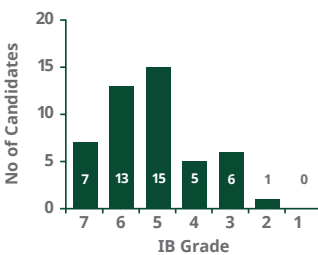

Current ASB Scale

Due to the diverse international character of our students, ASB does not rank its students nor calculate a grade point average. No grades are weighted. Beginning in the 2017-2018 school year, grades are reported on a 1-7 scale.

ASB	7	6	5	4	3	2-1
	A+	A	B	C	D	F

A passing grade is 3 or above.

Class of 2019 IB Diploma Subject Distribution Graphs

Studies in Language & Literature

Mathematics

Sciences

Individuals & Societies

Language Acquisition

Arts

Standardized Test Scores Mid 50% Scores 2017-2019

	2017	2018	2019
SAT Reading	550-675	660-720	540-670
SAT Math	560-760	650-760	550-770
ACT English	25-35	30-35	29-35
ACT Math	26-34	26-33	31-33
ACT Reading	23-33	27-34	23-33
ACT Science	26-33	26-33	29-34
ACT Composite	25-33	27-32	28-33