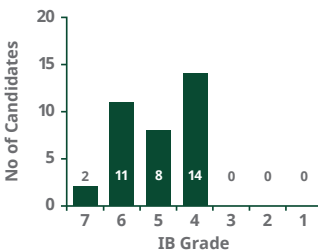

Current ASB Scale

Due to the diverse international character of our students, ASB does not rank its students nor calculate a grade point average. No grades are weighted. Beginning in the 2017-2018 school year, grades are reported on a 1-7 scale.

ASB	7	6	5	4	3	2-1
	A+	A	B	C	D	F

A passing grade is 3 or above.

Class of 2019 IB Diploma Subject Distribution Graphs

Studies in Language & Literature

Mathematics

Sciences

Individuals & Societies

Language Acquisition