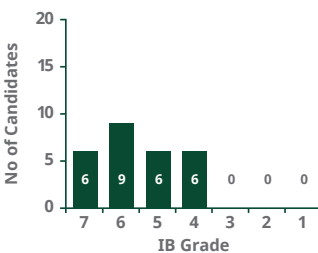

Current ASB Scale

Due to the diverse international character of our students, ASB does not rank its students nor calculate a grade point average. No grades are weighted. Beginning in the 2017-2018 school year, grades are reported on a 1-7 scale.

ASB	7	6	5	4	3	2-1
	A+	A	B	C	D	F

A passing grade is 3 or above.

Class of 2019 IB Diploma Subject Distribution Graphs

Studies in Language & Literature

Mathematics

Sciences

Individuals & Societies

Language Acquisition

Arts

Standardized Test Scores Mid 50% Scores 2017-2019

	2017	2018	2019
SAT Reading	550-675	660-720	540-670
SAT Math	560-760	650-760	550-770
ACT English	25-35	30-35	29-35
ACT Math	26-34	26-33	31-33
ACT Reading	23-33	27-34	23-33
ACT Science	26-33	26-33	29-34
ACT Composite	25-33	27-32	28-33