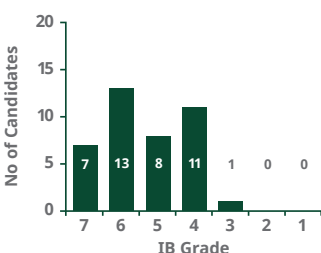

*Due to the Covid-19 lockdown, most activities were cancelled since March '20, & virtual CSR options are offered since October '20

Current ASB Scale

Due to the diverse international character of our students, ASB does not rank its students nor calculate a grade point average. No grades are weighted. Beginning in the 2017-2018 school year, grades are reported on a 1-7 scale.

ASB	7	6	5	4	3	2-1
	A+	A	B	C	D	F

A passing grade is 3 or above.

Class of 2020 IB Diploma Subject Distribution Graphs

Studies in Language & Literature

Mathematics

Sciences

Individuals & Societies

Language Acquisition