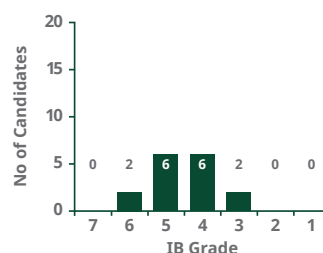

Arts

Due to Covid-19, SAT and ACT tests were cancelled since March '20 and some test centers were in Covid-19 hotspots rendering them effectively unavailable for students. The Mid 50% Scores from 2018-2019 are given here for context.

Standardized Test Scores Mid 50% Scores 2018-2019

	2018	2019
SAT Reading	660-720	540-670
SAT Math	650-760	550-770
ACT English	30-35	29-35
ACT Math	26-33	31-33
ACT Reading	27-34	23-33
ACT Science	26-33	29-34
ACT Composite	27-32	28-33

(Includes non-native English speakers)

IB Code 1078 | CEEB Code 671145 | UCAS 45645

American School of Bombay
SF-2 G Block, Bandra-Kurla Complex Rd,
Bandra (E), Mumbai, 400098
T: +91 22 6772 7272 | W: www.asbindia.org

Head of School - Craig Johnson
Principal - Justin Wild
IB Coordinator - Tamara Pfantz

Counselors - Annie Prasanna | prasannaa@asbindia.org
Julie Lindsay | lindsayj@asbindia.org

Counseling Assistant - Hetal Garkhel
CounselingAssistant@asbindia.org

Accreditation Membership
MSA | NACAC | International ACAC | CIS | NESA |
SAISA | NAIS | IBO

Class of 2020

IB Diploma Candidates 39/44	IB Diploma Earners 37	Average Diploma Score 34	Highest Score 44	Average Subject Score 5.43	IB Bilingual Diploma Earners 1