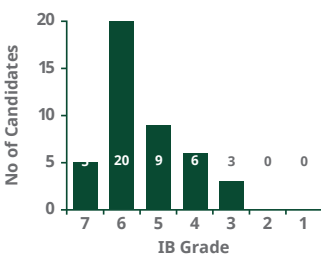

Academics

- International Baccalaureate Diploma Program offered to all students
- ASB Diploma awarded to eligible students
- Online elective and self-taught courses are reported as P/F
- IB Predicted Grades are sent to all universities
- IB Core Points (TOK & EE combined) are typically predicted at a 2
- AP courses offered as an online option in grades 9 & 10
- Self-taught language courses are typically predicted at a 5 (the world average)

*Due to the Covid-19 lockdown, most activities were cancelled since March '20, & virtual CSR options are offered since October '20

Current ASB Scale

Due to the diverse international character of our students, ASB does not rank its students nor calculate a grade point average. No grades are weighted. Beginning in the 2017-2018 school year, grades are reported on a 1-7 scale.

ASB	7	6	5	4	3	2-1
	A+	A	B	C	D	F

A passing grade is 3 or above.

Class of 2020 IB Diploma Subject Distribution Graphs

Studies in Language & Literature

Mathematics

Sciences

Individuals & Societies

Language Acquisition