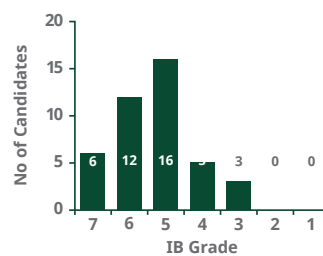

*Due to the Covid-19 lockdown, most activities were cancelled since March '20, & virtual CSR options are offered since October '20

Current ASB Scale

Due to the diverse international character of our students, ASB does not rank its students nor calculate a grade point average. No grades are weighted. Beginning in the 2017-2018 school year, grades are reported on a 1-7 scale.

ASB	7	6	5	4	3	2-1
	A+	A	B	C	D	F

A passing grade is 3 or above.

Class of 2020 IB Diploma Subject Distribution Graphs

Studies in Language & Literature

Mathematics

Sciences

Individuals & Societies

Language Acquisition