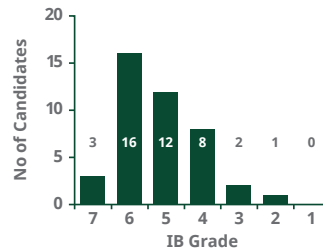

*Due to the Covid-19 lockdown, most activities were cancelled since March '20, & virtual CSR options are offered since October '20

Current ASB Scale

Due to the diverse international character of our students, ASB does not rank its students nor calculate a grade point average. No grades are weighted. Beginning in the 2017-2018 school year, grades are reported on a 1-7 scale.

ASB	7	6	5	4	3	2-1
	A+	A	B	C	D	F

A passing grade is 3 or above.

Class of 2020 IB Diploma Subject Distribution Graphs

Studies in Language & Literature

Mathematics

Sciences

Individuals & Societies

Language Acquisition