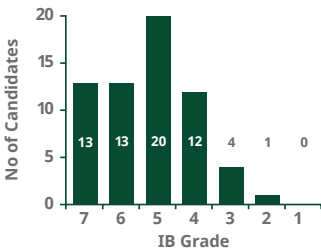

*Due to the Covid-19 lockdown, most activities were cancelled since March '20, & virtual CSR options are offered since October '20

Current ASB Scale

Due to the diverse international character of our students, ASB does not rank its students nor calculate a grade point average. No grades are weighted. Beginning in the 2017-2018 school year, grades are reported on a 1-7 scale.

ASB	7	6	5	4	3	2-1
	A+	A	B	C	D	F

A passing grade is 3 or above.

Class of 2020 IB Diploma Subject Distribution Graphs

Studies in Language & Literature

Mathematics

Sciences

Individuals & Societies

Language Acquisition

Standardized Test Scores Mid 50% Scores 2018-2019

	2018	2019
SAT Reading	660-720	540-670
SAT Math	650-760	550-770
ACT English	30-35	29-35
ACT Math	26-33	31-33
ACT Reading	27-34	23-33
ACT Science	26-33	29-34
ACT Composite	27-32	28-33